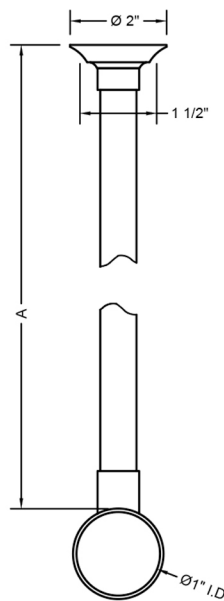

24" Ceiling Support Rod
Model #: 4024-

FEATURES:

- Shower bar ceiling support
- For use with 7982- "L" bar
- Fully plated
- Can be used as support for long showerarms
- Custom lengths available up to 36" –contact JACLO

SPECIFICATION DRAWING:

CEILING SUPPORT ROD		
PART. #	DESCRIPTION	A
4012	SHOWER BAR CEILING SUPPORT	12"
4018	SHOWER BAR CEILING SUPPORT	18"
4024-	SHOWER BAR CEILING SUPPORT	24"
4030-	SHOWER BAR CEILING SUPPORT	30"
4036-	SHOWER BAR CEILING SUPPORT	36"