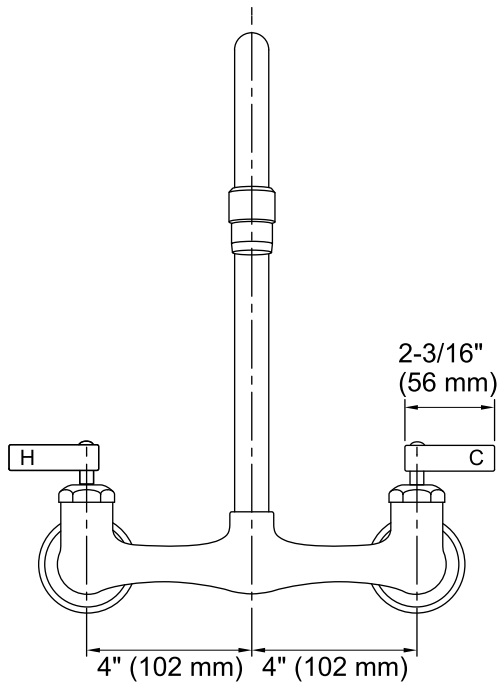

Features

- Valvet® valves.
- Adjustable flanges.
- For 8" (203 mm) centers.
- Stationary gooseneck spout.
- Lever handles.
- 5-3/16" (132 mm) spout reach.
- 1/2" NPT inside threaded inlets.
- Lower flow aerator options available (refer to the Kohler Price Book).
- 2.2 gal/min (8.3 l/min) maximum flow rate [max at 60 psi (4.14 bar)].

Material

- Brass construction.
- Brass valve bodies.

Optional Products/Accessories

1160594 .35 gpm Aerator, Large

ADA CSA B651

Codes/Standards

ASME A112.18.1/CSA B125.1

NSF/ANSI 61

Color tiles intended for reference only.

Color Code Description

■ CP Polished Chrome

Technical Information

All product dimensions are nominal.

Faucet:

Flow rate: 2.2 gal/min (8.3 l/min)

Pressure: 60 psi (4.1 bar)

Spout:

Spout reach: 5-3/16" (132 mm)

Notes

Install this product according to the installation guide.

ADA, CSA B651 compliant when installed to the specific requirements of these regulations.