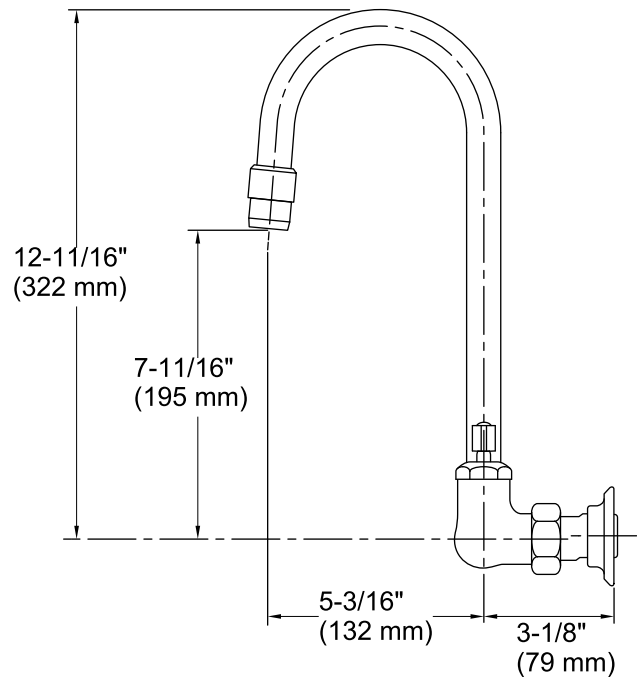

Features

- Valvet® valves.
- Adjustable flanges.
- For 8" (203 mm) centers.
- Stationary gooseneck spout.
- Lever handles.
- 5-3/16" (132 mm) spout reach.
- 1/2" NPT inside threaded inlets.
- Lower flow aerator options available (refer to the Kohler Price Book).
- 2.2 gal/min (8.3 l/min) maximum flow rate [max at 60 psi (4.14 bar)].

Material

- Brass construction.
- Brass valve bodies.

Optional Products/Accessories

1160594 .35 gpm Aerator, Large

ADA CSA B651

Codes/Standards

ASME A112.18.1/CSA B125.1

NSF/ANSI 61

Color tiles intended for reference only.

Color Code Description

■ CP Polished Chrome

Technical Information

All product dimensions are nominal.

Faucet:

Flow rate: 2.2 gal/min (8.3 l/min)

Pressure: 60 psi (4.1 bar)

Spout:

Spout reach: 5-3/16" (132 mm)

Notes

Install this product according to the installation guide.

ADA, CSA B651 compliant when installed to the specific requirements of these regulations.